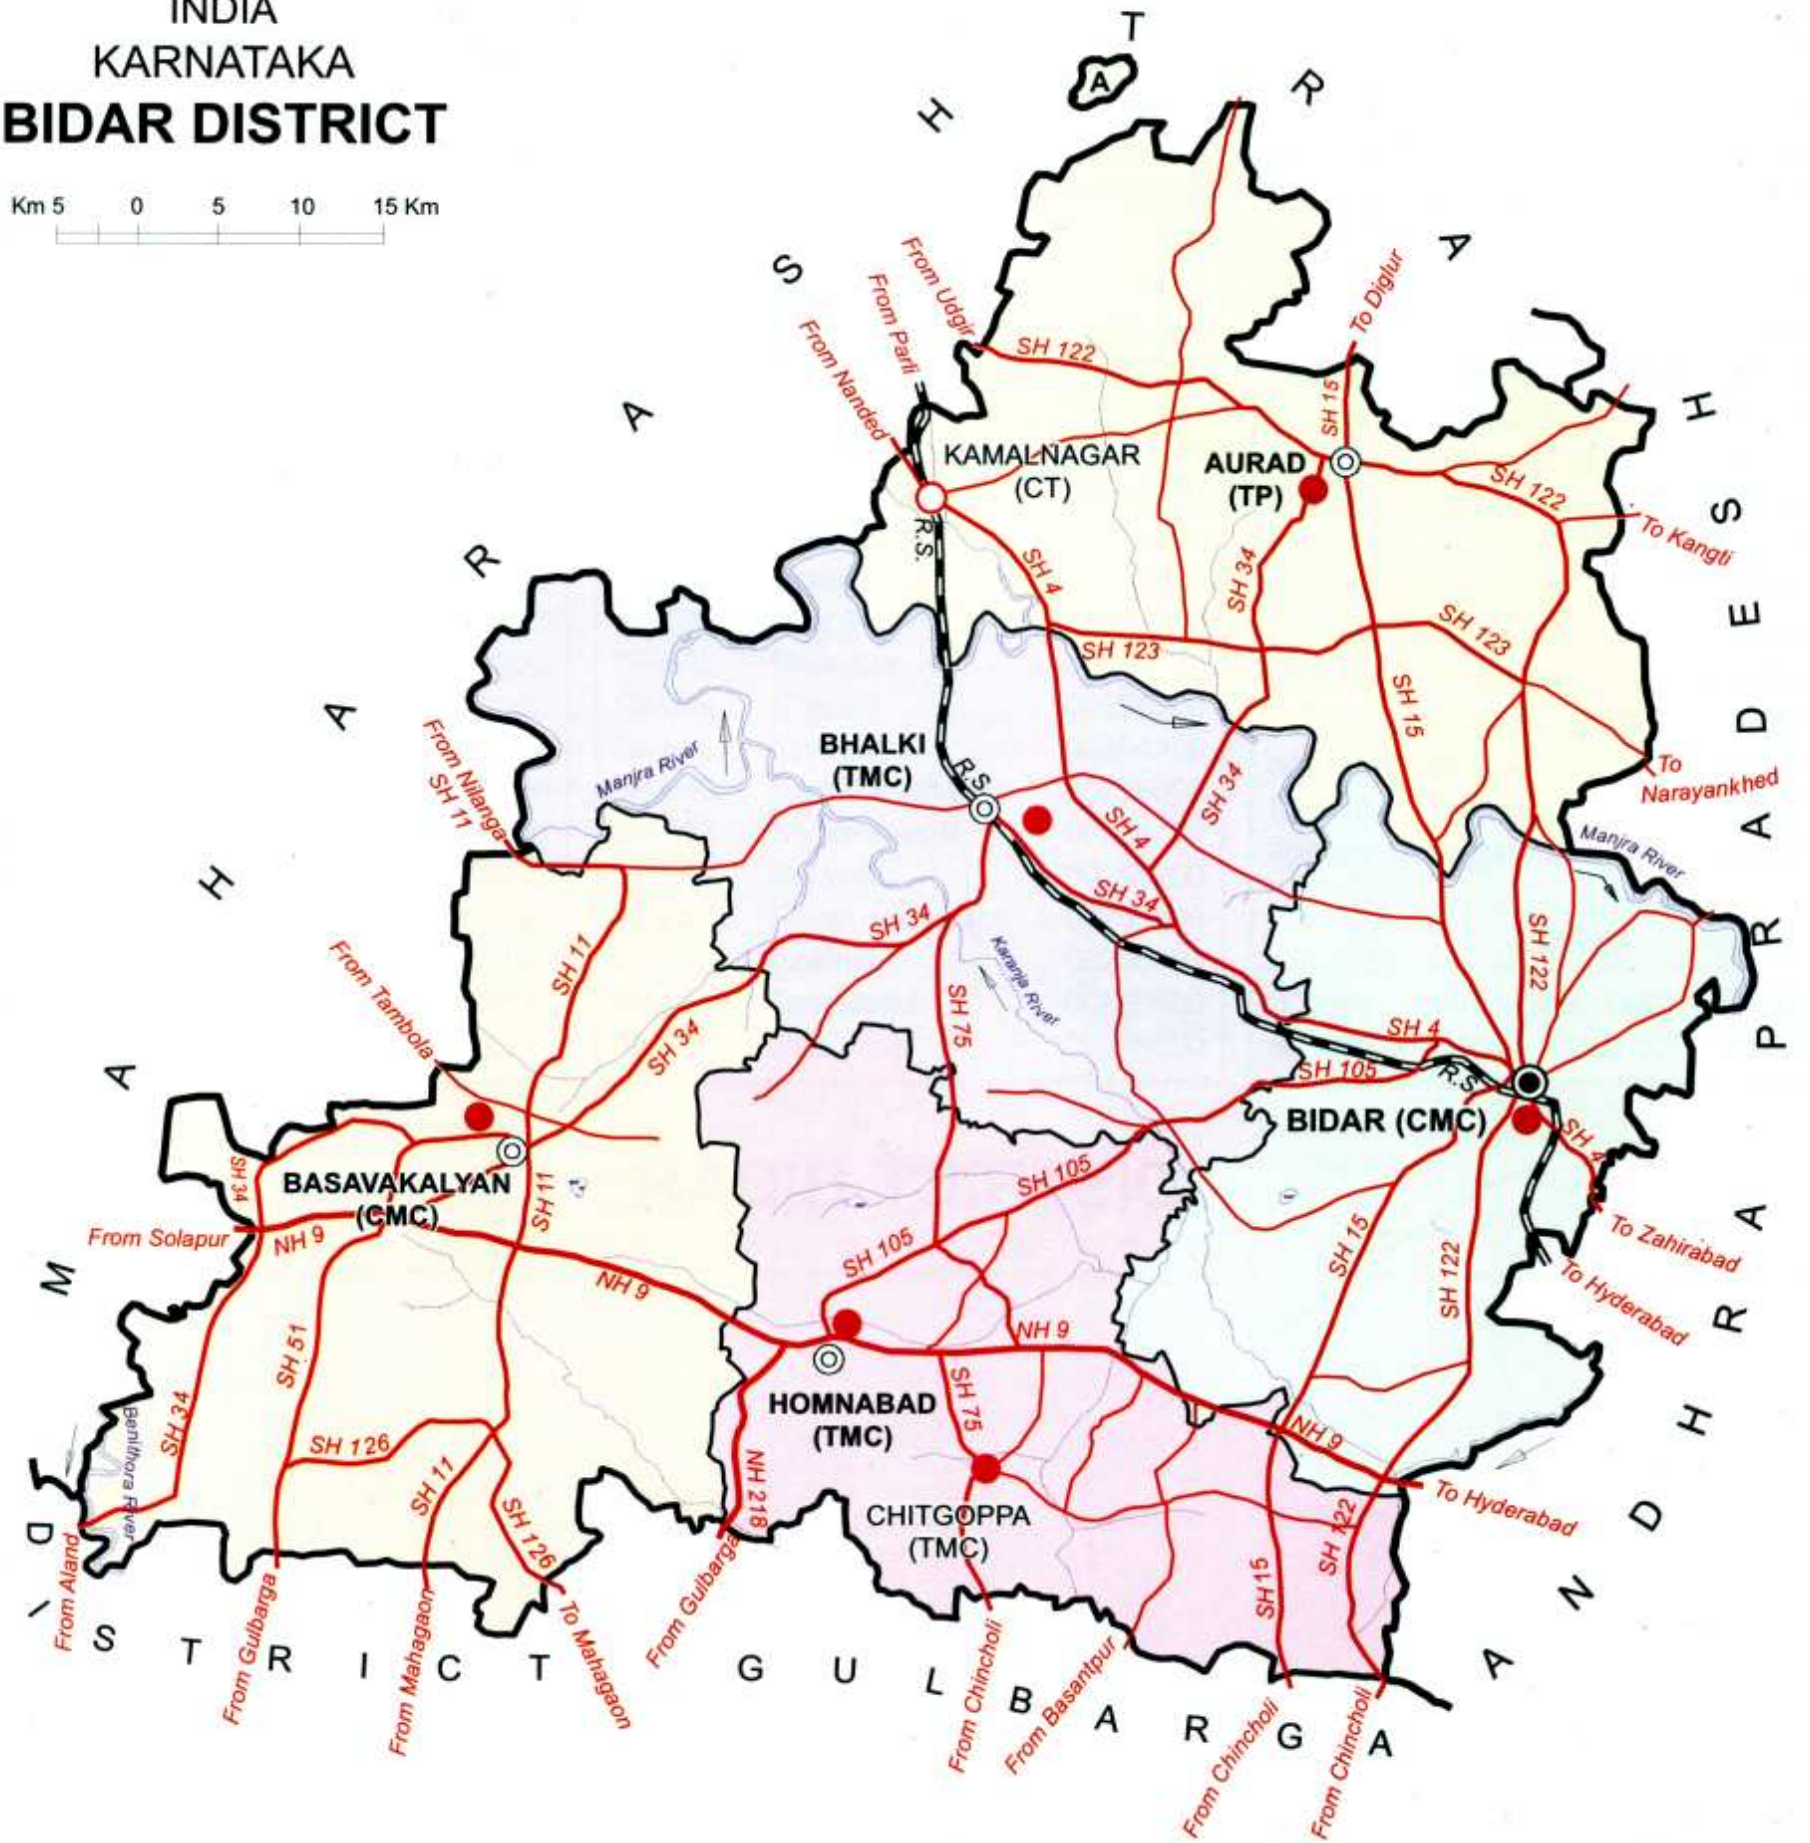

INDIA
KARNATAKA
BIDAR DISTRICT

Km 5 0 5 10 15 Km

- BOUNDARY, STATE
- DISTRICT
- TALUK
- HEADQUARTERS : DISTRICT ; TALUK ;
- STATUTORY TOWN / CENSUS TOWN /
- NATIONAL HIGHWAY
- STATE HIGHWAY
- IMPORTANT METALLED ROAD
- RAILWAY LINE WITH STATION, BROAD GAUGE

- RIVER WITH STREAM
- TANK

District headquarters is also taluk headquarters.

TOTAL NUMBER OF TALUKS IN DISTRICT	05
TOTAL NUMBER OF TOWNS IN DISTRICT	07
TOTAL NUMBER OF VILLAGES IN DISTRICT	620
TOTAL AREA OF DISTRICT (IN SQ.KM)	5,448

C.D. Block boundary co-terminus with taluk boundary.
A - Part of Aurad Taluk.